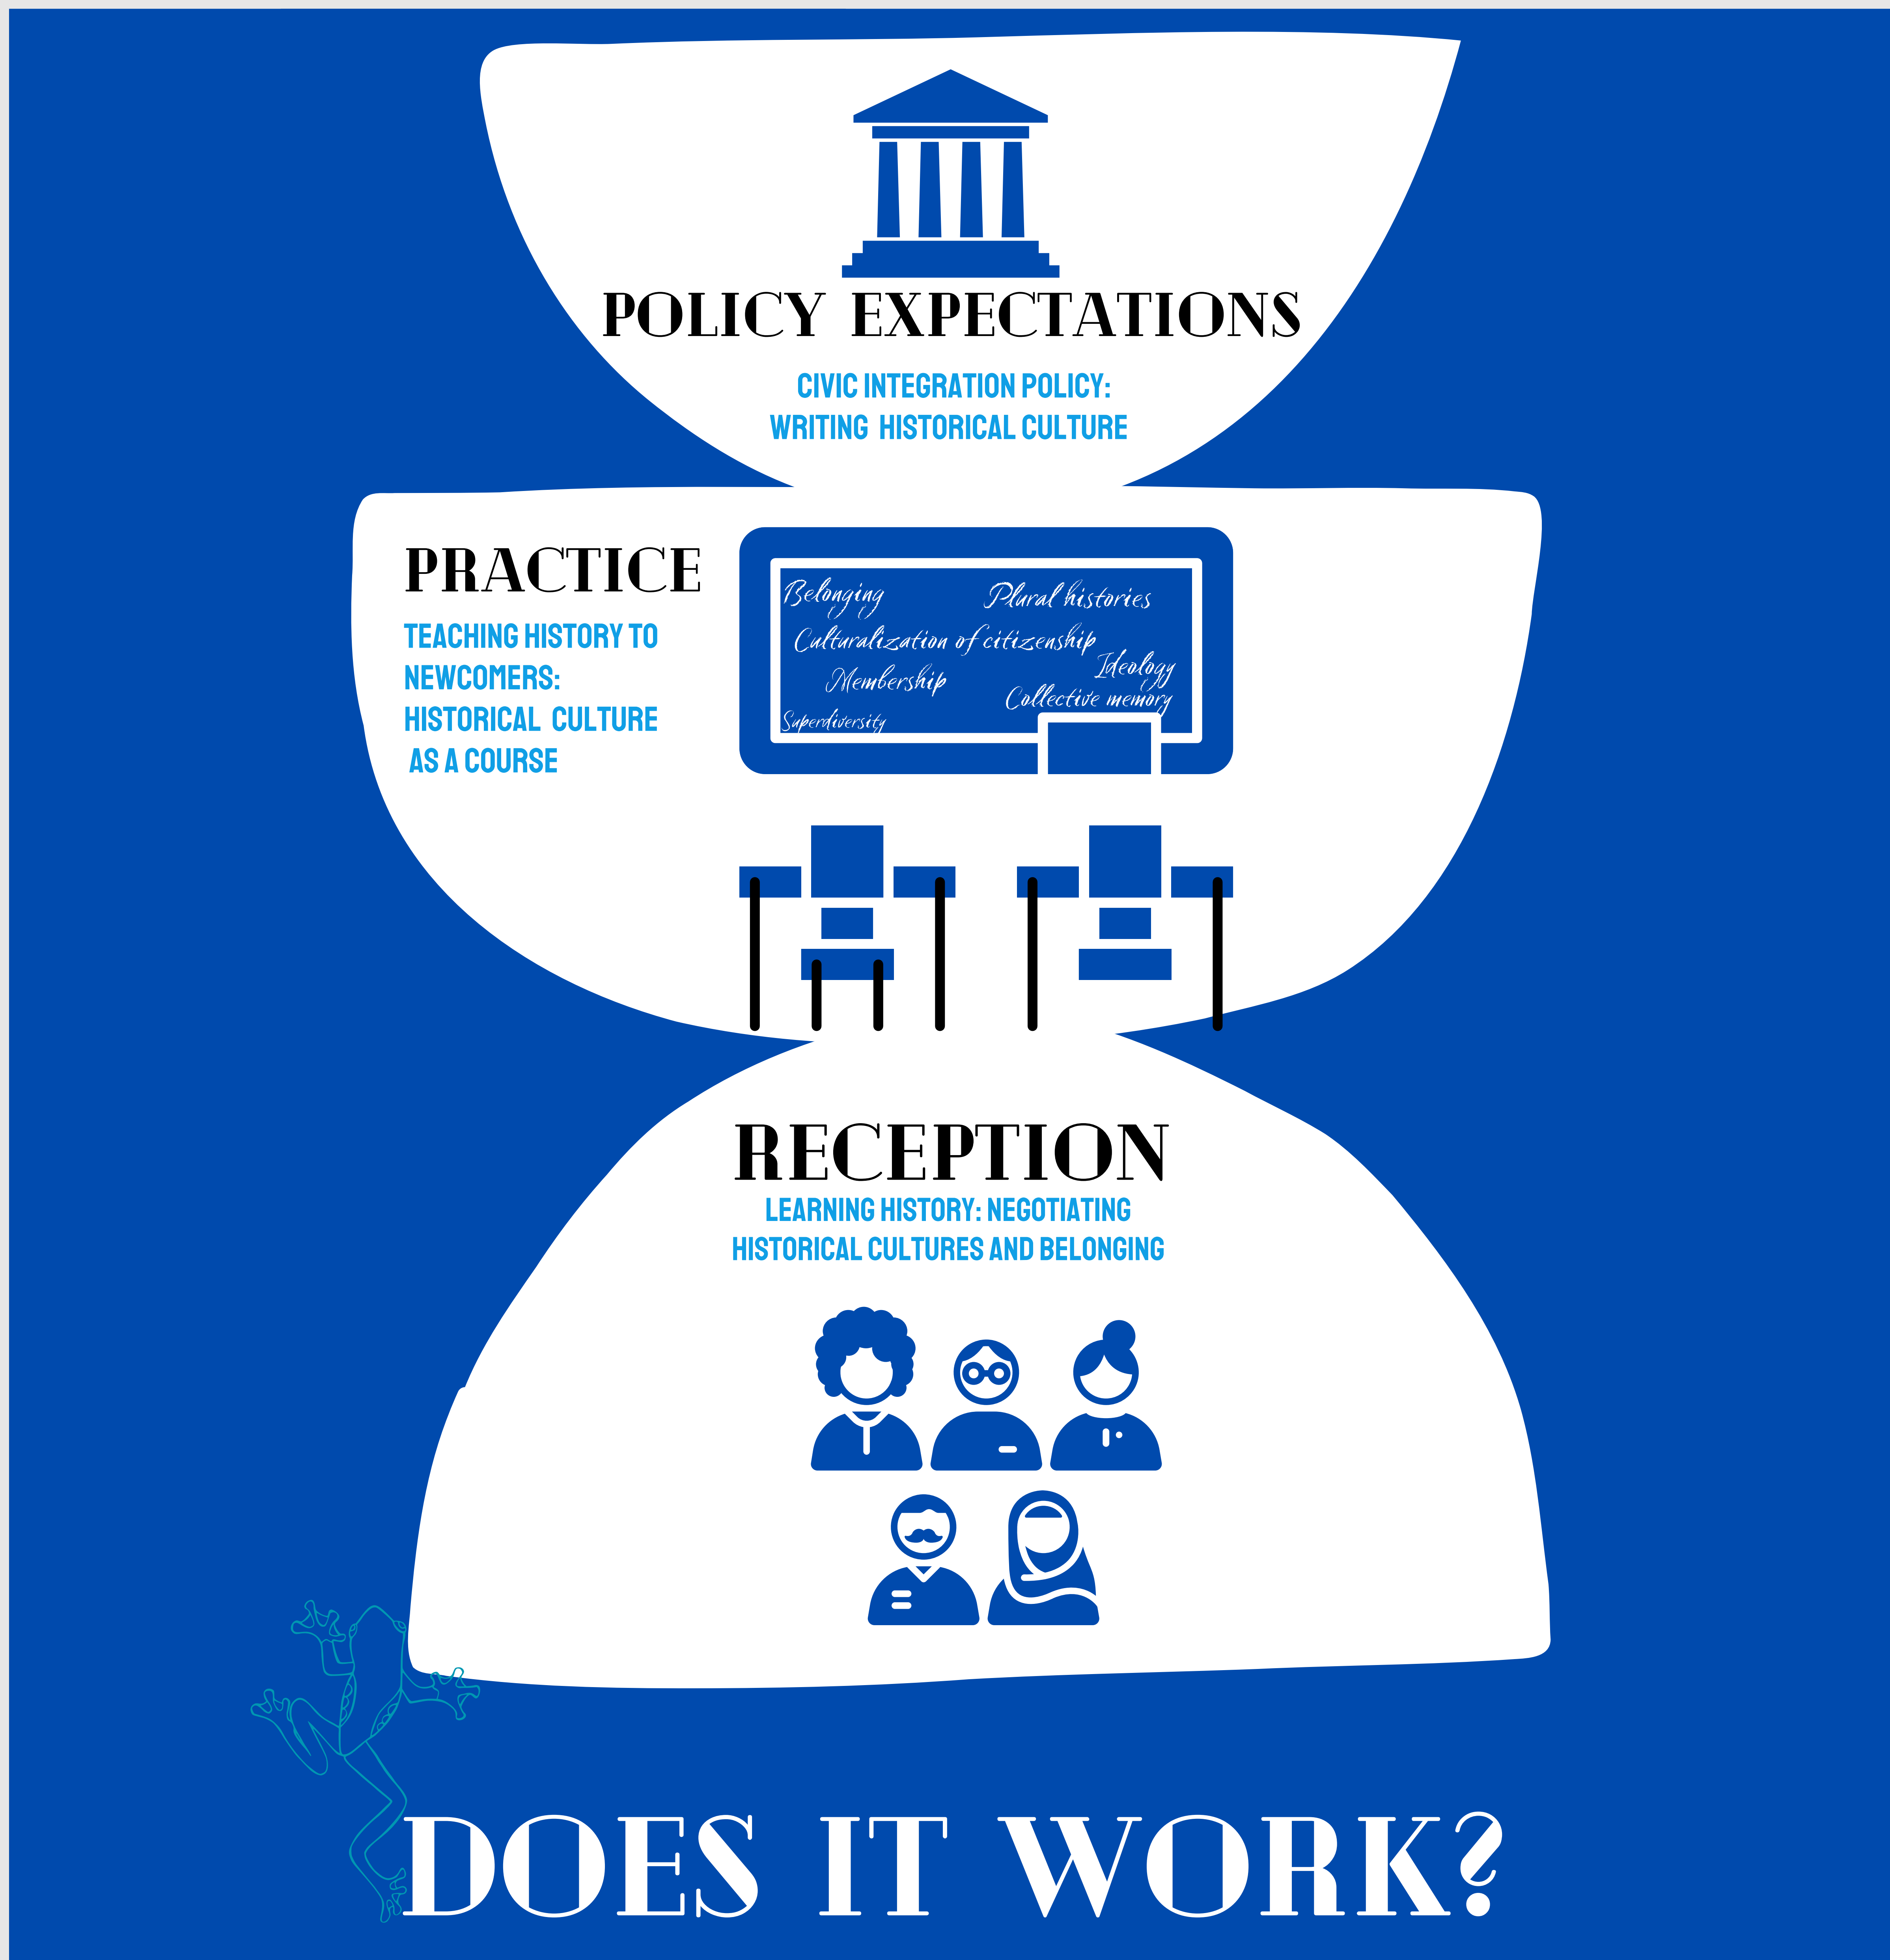

HISTORY DEPARTMENT

Anthe Baele

MAKING NEW CITIZENS WITH HISTORY

USES OF THE PAST IN FLEMISH AND DUTCH CIVIC INTEGRATION COURSES

Contact

Anthe Baele
Anthe.baele@ugent.be
research.flw.ugent.be/nl/anthe.baele
www.anthebaele.be
linkedin.com/in/anthebaele